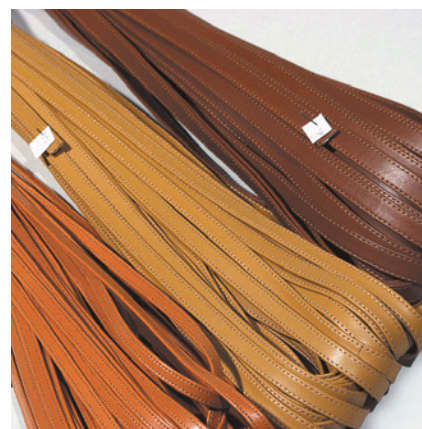

cod. MIGASA...

Spallacci Zaino

Spallacci imbottiti per zaini.
Padded shoulder straps for
backpacks
Col. Nero/Black
cm 5x50
pa 1

cod. SPALZA

Bordino Pelle

Leather edge
mm 25 30 40
m 25

cod. MIGBP...

Mignon Cucito Pelle

Sewed leather mignon
mm 4 6 8 10
m 25

cod. MIGC...

Elastico Ricoperto Pelle

Leather covered elastic band
mm 6 8 10 16 20
m 10

cod. MIGEP...

Mignon Componenti-Components

A/2 A/31 A/36 mm 3 4 6 8 10 mm 4 6 8 10