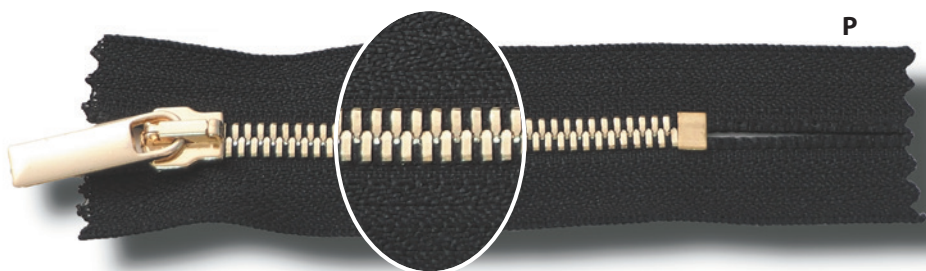

- **A Fissa Fixed**
  cm 14-16-18-20-22-30-40
  50-60-75-90
  col. 580-570-568-560
  cod. CERO5F...
- **B Divisibile Divisible**
  cm 60-75-90
  col. 580-570-568-560
  cod. CERO5D...
- **C Divisibile Alpacca-Nichel**
  Divisible nickel silver
  cm 60-75-90-100
  col. 580-570
  cod. CERO5DA...
- **D Divisibile Ottone Vecchio**
  Divisible old brass finish
  cm 60-75-90-100
  col. 580-570
  cod. CERO5DB...
- **E Fissa DENIM Fixed Denim fabric**
  cm 16-18-20
  cod. CERO5FD
- **F Divisibile COMBI Doppio Corsore Alpacca-Nichel**
  COMBI divisible with two sliders nickel silver
  cm 85 col. 580-570
  cod. CERO5DCA
- **G Divisibile COMBI Doppio Corsore Ottone Vecchio**
  COMBI divisible with two sliders old brass finish
  cm 85 col. 580-570
  cod. CERO5DCB
- **H Corsore Reversibile**
  Reversible slider finish
  col. O - N - OV
  cod. CERO5CURG
- **I Corsore Autobloccante**
  Self-blocking slider
  col. O - N - B - OV
  cod. CERO5CURA...
- **Corsore Libero**
  Free slider
  col. O - N - B - OV
  cod. CERO5CUR...
- **L Fermi Superiori Upper stop**
  cod. CERO5FERS
- **M Fermi Inferiori Lower stop**
  cod. CERO5FERI
- **N A Metro In metres**
  col. 580-570
  cod. CERO5MET
- **O A Metro Alpacca-Nichel**
  In metres nickel silver
  col. 580-570
  cod. CERO5METNA
- **A Metro Ottone Vecchio**
  In metres old brass
  col. 580-570
  cod. CERO5METOV
- **P Cerniera Metallo Simmetrica T5**
  Symmetric metal zipper T5
  col. O/580 - O/570 - N/580 - N/570
  cod. CERM5MET... A Metro In Metres
  cod. CERM550... Fissa Fixed cm 50
  cod. CERM5CUR... Corsore libero Free slider
  cod. CERM5CURA... Corsore Autobloccante
  Self-blocking slider