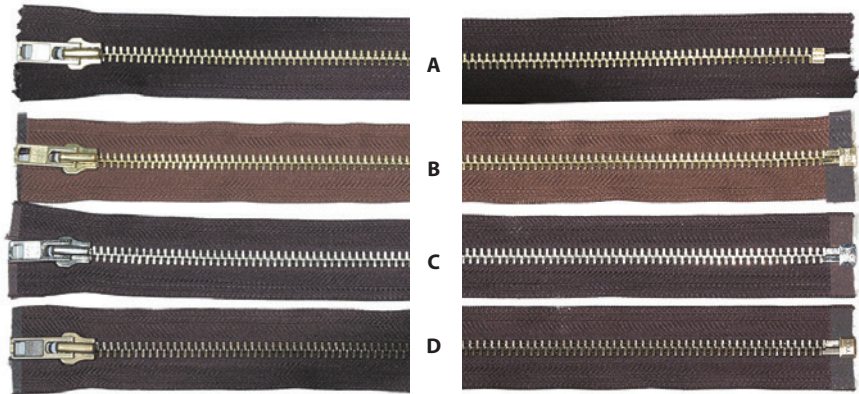

Cerniere-Zip Fasteners Componenti-Components

Finiture/Finish: **O** = Oro/Gold **N** = Nichel/Nickel **B** = Bronzo/Bronze **OV** = Ottone Vecchio/Old Brass