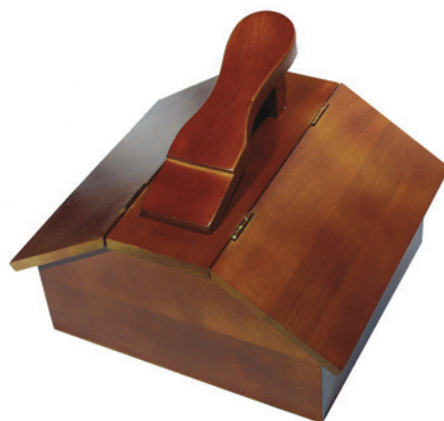

Cassette-Cases Accessori-Accessories

Cassette Portalucri in Legno - Wooden Shoe Care Cases

WOKI 3

Sizes cm 21,5x27 h 22

cod. WOKI 3

WOKI 4

Sizes cm 26x24,5 h 24

cod. WOKI 4

WOKI 5

Sizes
cm 25,5x20,5 h 20,5

cod. WOKI 5

WOKI 6

Sizes cm 27x21 h 20,5

cod. WOKI 6

WOKI 7

Sizes cm 27x20,5 h 29